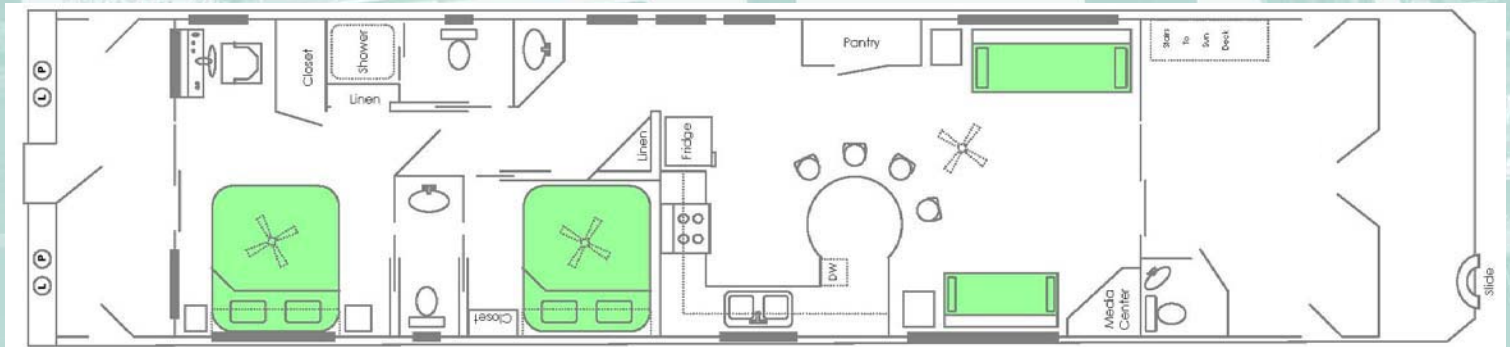

2010

EMERALD CLUB

Houseboat Membership @ Bullards Bar Reservoir

HOUSEBOAT FLOORPLAN & AMENITIES

"THE EMERALD"

- Hot Tub & Sky Bar
- Water Slide
- Satellite TV, DVD, VCR, CD Player, I-Pod input
- 3 bathrooms
- Am/Fm Stereo w/ CD Player & I-Pod Input
- Full Size Webber Gas BBQ
- Full Size Propane Stove / Oven
- Dishwasher
- Microwave
- Large Honeywell RV Refrigerator
- Full 8' Ceilings
- Alder Cabinetry
- Deluxe Upholstery
- Air-conditioning
- Forced Air Furnace
- Coffee Maker
- 4 Slice Toaster
- Pots, Pans and Kitchen Basics
- Dishes, Silverware and Utensils
- 120 Quart Jumbo Ice Chest
- Patio Table & 12 Deck Chairs
- Volvo-Penta I/O Engine
- Solar Power System for quiet operation
- 90 Gal. Fresh Drinking Water System
- 8.5 KW Westerbeke Generator
- 150 Gal. Gas Tanks
- Filtered Lake Water for non-potable use
- 900 Gal. Holding Tank

"THE DELUXE 55"

- Air conditioning
- Am/Fm Stereo w/ CD Player & I Pod Input
- Water Slide
- Full Size Webber Gas BBQ
- Large Dometic RV Refrigerator
- 120 Quart Ice Chest
- 2 Patio Tables & 10 Deck Chairs
- Full Size Propane Stove / Oven
- Microwave
- Dishwasher
- Coffee Maker & Toaster
- 1 and 1/2 baths
- Deluxe Upholstery
- Oak Cabinetry
- Forced Air Furnace
- 90 Gal. Fresh Drinking Water System
- Filtered Lake Water for non-potable use
- 360 Gal. Holding Tank
- Volvo-Penta I/O Engine
- 8.5 KW Westerbeke Generator
- Dual 50 Gal. Gas Tanks
- Pots, Pans and Kitchen Basics
- Dishes and Utensils for 14