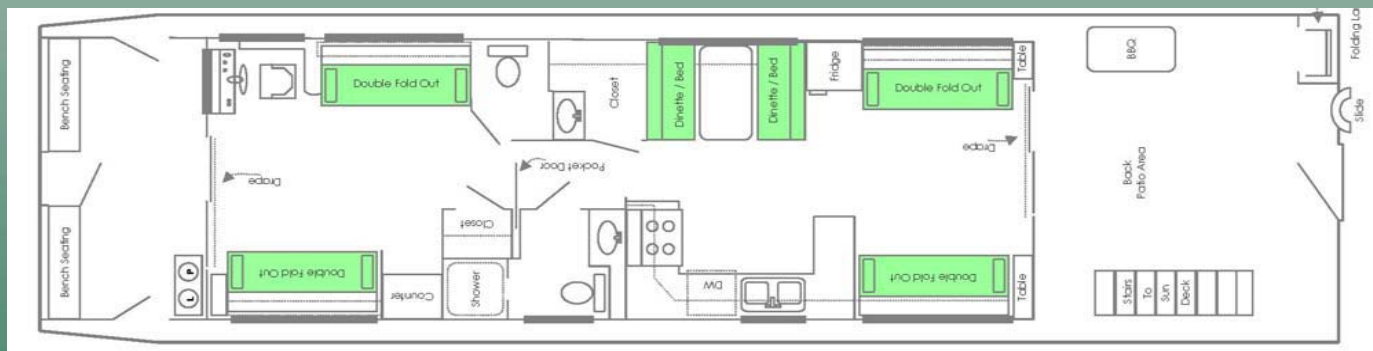

2010

EMERALD CLUB

Houseboat Membership @ Bullards Bar Reservoir

HOUSEBOAT FLOORPLAN & AMENITIES

"THE EMERALD"

- Hot Tub & Sky Bar
- Water Slide
- Satellite TV, DVD, VCR, CD Player, I-Pod input
- 3 bathrooms
- Am/Fm Stereo w/ CD Player & I-Pod Input
- Full Size Webber Gas BBQ
- Full Size Propane Stove / Oven
- Dishwasher
- Microwave
- Large Honeywell RV Refrigerator
- Full 8' Ceilings
- Alder Cabinetry
- Deluxe Upholstery
- Air-conditioning
- Forced Air Furnace
- Coffee Maker
- 4 Slice Toaster
- Pots, Pans and Kitchen Basics
- Dishes, Silverware and Utensils
- 120 Quart Jumbo Ice Chest
- Patio Table & 12 Deck Chairs
- Volvo-Penta I/O Engine
- Solar Power System for quiet operation
- 90 Gal. Fresh Drinking Water System
- 8.5 KW Westerbeke Generator
- 150 Gal. Gas Tanks
- Filtered Lake Water for non-potable use
- 900 Gal. Holding Tank

"THE DELUXE 55"

- Air conditioning
- Am/Fm Stereo w/ CD Player & I Pod Input
- Water Slide
- Full Size Webber Gas BBQ
- Large Dometic RV Refrigerator
- 120 Quart Ice Chest
- 2 Patio Tables & 10 Deck Chairs
- Full Size Propane Stove / Oven
- Microwave
- Dishwasher
- Coffee Maker & Toaster
- 1 and 1/2 baths
- Deluxe Upholstery
- Oak Cabinetry
- Forced Air Furnace
- 90 Gal. Fresh Drinking Water System
- Filtered Lake Water for non-potable use
- 360 Gal. Holding Tank
- Volvo-Penta I/O Engine
- 8.5 KW Westerbeke Generator
- Dual 50 Gal. Gas Tanks
- Pots, Pans and Kitchen Basics
- Dishes and Utensils for 14